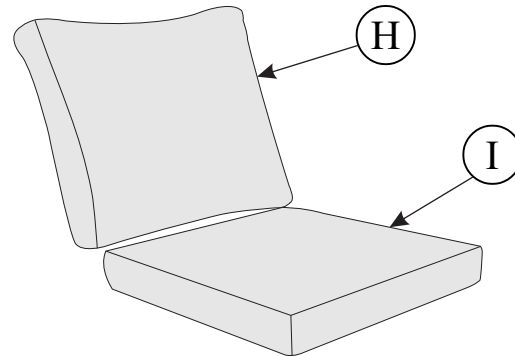

ASSEMBLY INSTRUCTION

KE CHICAGO-sohvaryhmä
1000001475 (Chair)
REF: 05M524.4S

(A) x 1PC

(B) x 4PCS

(H) x 1PC

(I) x 1PC

(1) M6 x 60(mm): 8PCS

(2) Ø6/Ø16: 8PCS

(3) 4 x 60 (mm): 1PC

ASSEMBLY INSTRUCTION

KE CHICAGO-sohvaryhmä
1000001475 (Chair)
REF: 05M524.4S

Ⓐ x 1PC

Ⓑ x 4PCS

Ⓗ x 1PC

Ⓘ x 1PC

① M6 x 60(mm): 8PCS

② Ø6/Ø16: 8PCS

③ 4 x 60 (mm): 1PC

ASSEMBLY INSTRUCTION

KE CHICAGO-sohvaryhmä
1000001475 (Bench)
REF: 05M524.4S

(C) x 1PC

(B) x 4PCS

(H) x 2PCS

(K) x 1PC

(1) M6 x 60(mm): 8PCS

(2) Ø6/Ø16: 8PCS

(3) 4 x 60 (mm): 1PC

ASSEMBLY INSTRUCTION

KE CHICAGO-sohvaryhmä
1000001475 (Bench)
REF: 05M524.4S

Ⓒ x 1PC

Ⓑ x 4PCS

Ⓗ x 2PCS