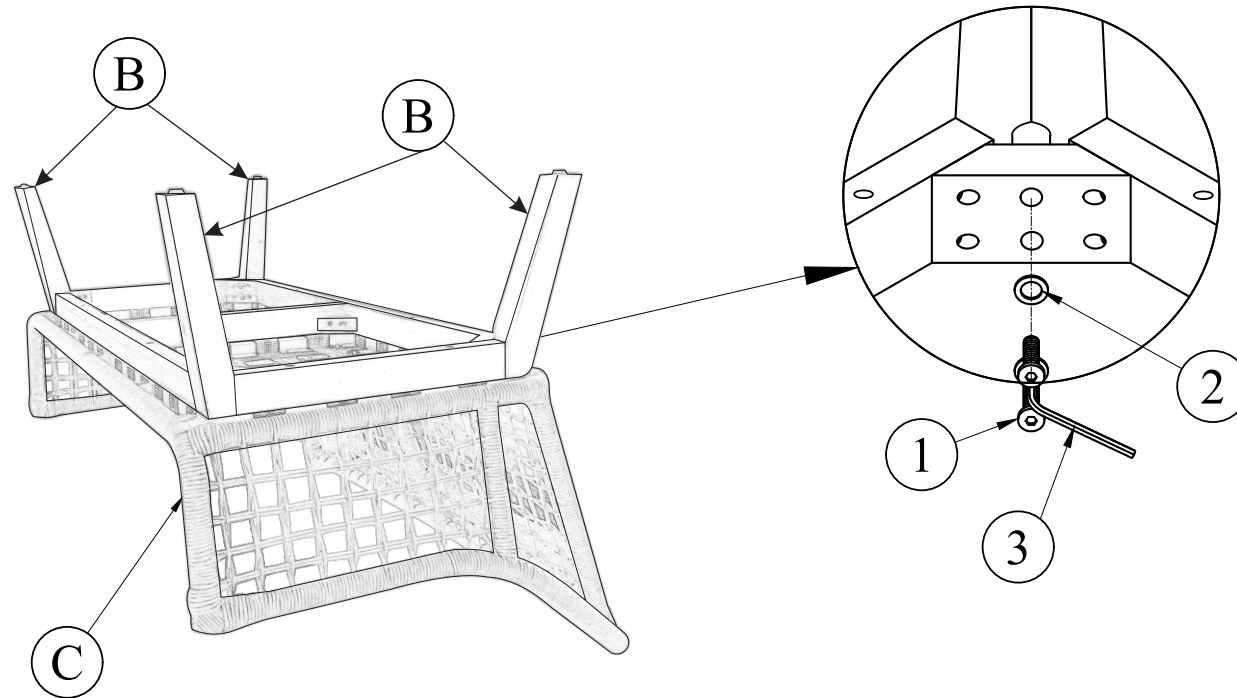

(3) 4 x 60 (mm): 1PC

ASSEMBLY INSTRUCTION

KE CHICAGO-sohvaryhmä
1000001475 (Chair)
REF: 05M524.4S

Ⓐ x 1PC

Ⓑ x 4PCS

Ⓗ x 1PC

Ⓘ x 1PC

① M6 x 60(mm): 8PCS

② Ø6/Ø16: 8PCS

③ 4 x 60 (mm): 1PC

ASSEMBLY INSTRUCTION

KE CHICAGO-sohvaryhmä
1000001475 (Bench)
REF: 05M524.4S

(C) x 1PC

(B) x 4PCS

(H) x 2PCS

(K) x 1PC

(1) M6 x 60(mm): 8PCS

(2) Ø6/Ø16: 8PCS

(3) 4 x 60 (mm): 1PC

ASSEMBLY INSTRUCTION

KE CHICAGO-sohvaryhmä
1000001475 (Bench)
REF: 05M524.4S

Ⓒ x 1PC

Ⓑ x 4PCS

Ⓗ x 2PCS

Ⓚ x 1PC

① M6 x 60(mm): 8PCS

② Ø6/Ø16: 8PCS

③ 4 x 60 (mm): 1PC

ASSEMBLY INSTRUCTION

KE CHICAGO-sohvaryhmä
1000001475 (Table)
REF: 05M524.4S

Ⓔ x 1PC

Ⓕ x 4PCS