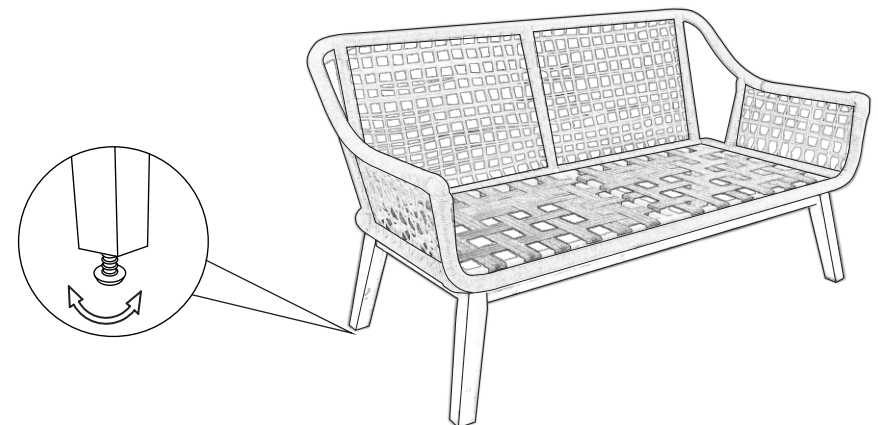

ASSEMBLY INSTRUCTION

KE CHICAGO-sohvaryhmä
1000001475 (Chair)
REF: 05M524.4S

(A) x 1PC

(B) x 4PCS

(H) x 1PC

(I) x 1PC

(1) M6 x 60(mm): 8PCS

(2) Ø6/Ø16: 8PCS

(3) 4 x 60 (mm): 1PC

ASSEMBLY INSTRUCTION

KE CHICAGO-sohvaryhmä
1000001475 (Chair)
REF: 05M524.4S

Ⓐ x 1PC

Ⓑ x 4PCS

Ⓗ x 1PC

Ⓘ x 1PC

① M6 x 60(mm): 8PCS

② Ø6/Ø16: 8PCS

③ 4 x 60 (mm): 1PC

ASSEMBLY INSTRUCTION

KE CHICAGO-sohvaryhmä
1000001475 (Bench)
REF: 05M524.4S

(C) x 1PC

(B) x 4PCS

(H) x 2PCS

(K) x 1PC

(1) M6 x 60(mm): 8PCS

(2) Ø6/Ø16: 8PCS

(3) 4 x 60 (mm): 1PC

ASSEMBLY INSTRUCTION

KE CHICAGO-sohvaryhmä
1000001475 (Bench)
REF: 05M524.4S

Ⓒ x 1PC

Ⓑ x 4PCS

Ⓗ x 2PCS