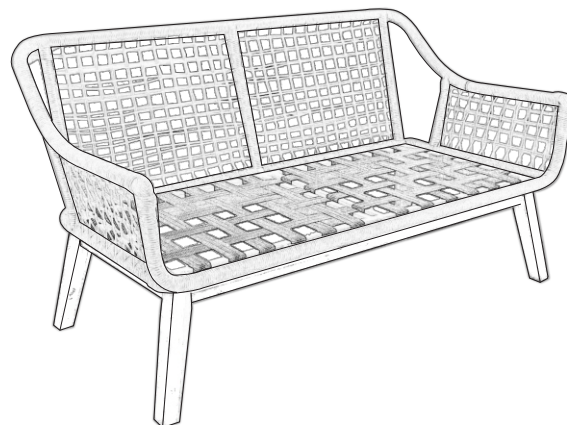

ASSEMBLY INSTRUCTION

KE CHICAGO-sohvaryhmä
1000001475 (Chair)
REF: 05M524.4S

(A) x 1PC

(B) x 4PCS

(H) x 1PC

(I) x 1PC

(1) M6 x 60(mm): 8PCS

(2) Ø6/Ø16: 8PCS

(3) 4 x 60 (mm): 1PC

ASSEMBLY INSTRUCTION

KE CHICAGO-sohvaryhmä
1000001475 (Chair)
REF: 05M524.4S

Ⓐ x 1PC

Ⓑ x 4PCS

Ⓗ x 1PC

Ⓘ x 1PC

① M6 x 60(mm): 8PCS

(1) M6 x 60(mm): 8PCS

(2) Ø6/Ø16: 8PCS

(3) 4 x 60 (mm): 1PC

ASSEMBLY INSTRUCTION

KE CHICAGO-sohvaryhmä
1000001475 (Bench)
REF: 05M524.4S

Ⓒ x 1PC

Ⓑ x 4PCS

Ⓗ x 2PCS

Ⓚ x 1PC

① M6 x 60(mm): 8PCS

② Ø6/Ø16: 8PCS

③ 4 x 60 (mm): 1PC

ASSEMBLY INSTRUCTION

KE CHICAGO-sohvaryhmä
1000001475 (Table)
REF: 05M524.4S

Ⓔ x 1PC

Ⓕ x 4PCS