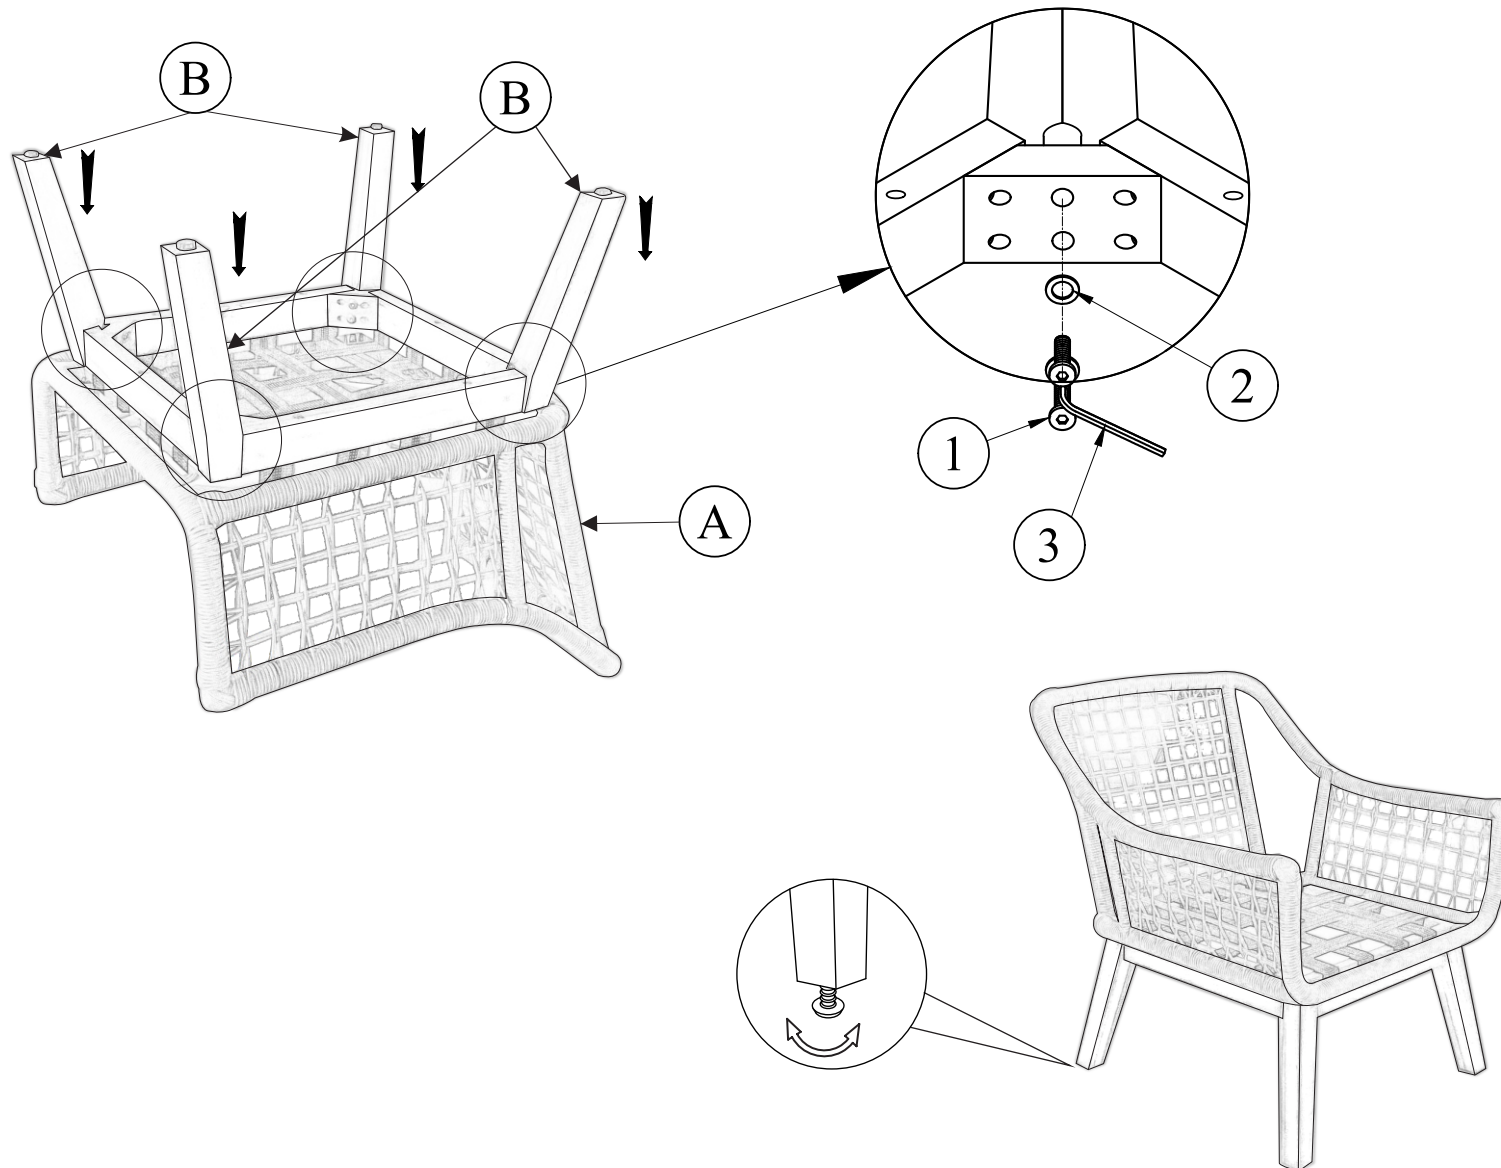

ASSEMBLY INSTRUCTION

KE CHICAGO-sohvaryhmä
1000001475 (Chair)
REF: 05M524.4S

(A) x 1PC

(B) x 4PCS

(H) x 1PC

(I) x 1PC

(1) M6 x 60(mm): 8PCS

(2) Ø6/Ø16: 8PCS

(3) 4 x 60 (mm): 1PC

ASSEMBLY INSTRUCTION

KE CHICAGO-sohvaryhmä
1000001475 (Chair)
REF: 05M524.4S

Ⓐ x 1PC

Ⓑ x 4PCS

Ⓗ x 1PC

Ⓘ x 1PC

① M6 x 60(mm): 8PCS

② Ø6/Ø16: 8PCS

③ 4 x 60 (mm): 1PC

ASSEMBLY INSTRUCTION

KE CHICAGO-sohvaryhmä
1000001475 (Bench)
REF: 05M524.4S

(C) x 1PC

(B) x 4PCS

(H) x 2PCS

(K) x 1PC

(1) M6 x 60(mm): 8PCS

(2) Ø6/Ø16: 8PCS

(3) 4 x 60 (mm): 1PC

ASSEMBLY INSTRUCTION

KE CHICAGO-sohvaryhmä
1000001475 (Bench)
REF: 05M524.4S

Ⓒ x 1PC

Ⓑ x 4PCS

Ⓗ x 2PCS