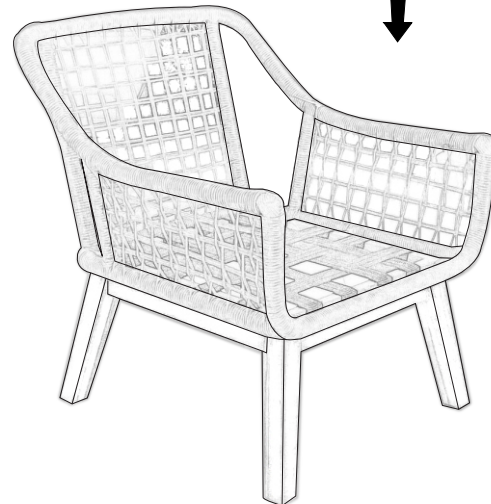

ASSEMBLY INSTRUCTION

KE CHICAGO-sohvaryhmä
1000001475 (Chair)
REF: 05M524.4S

(A) x 1PC

(B) x 4PCS

(H) x 1PC

(I) x 1PC

(1) M6 x 60(mm): 8PCS

(2) Ø6/Ø16: 8PCS

(3) 4 x 60 (mm): 1PC

ASSEMBLY INSTRUCTION

KE CHICAGO-sohvaryhmä
1000001475 (Chair)
REF: 05M524.4S

Ⓐ x 1PC

Ⓑ x 4PCS

Ⓗ x 1PC

Ⓘ x 1PC

① M6 x 60(mm): 8PCS

② Ø6/Ø16: 8PCS

③ 4 x 60 (mm): 1PC

ASSEMBLY INSTRUCTION

KE CHICAGO-sohvaryhmä
1000001475 (Bench)
REF: 05M524.4S

(C) x 1PC

(B) x 4PCS

(H) x 2PCS

(K) x 1PC

(1) M6 x 60(mm): 8PCS

(2) Ø6/Ø16: 8PCS

(3) 4 x 60 (mm): 1PC

ASSEMBLY INSTRUCTION

KE CHICAGO-sohvaryhmä
1000001475 (Bench)
REF: 05M524.4S

Ⓒ x 1PC

Ⓑ x 4PCS

Ⓗ x 2PCS